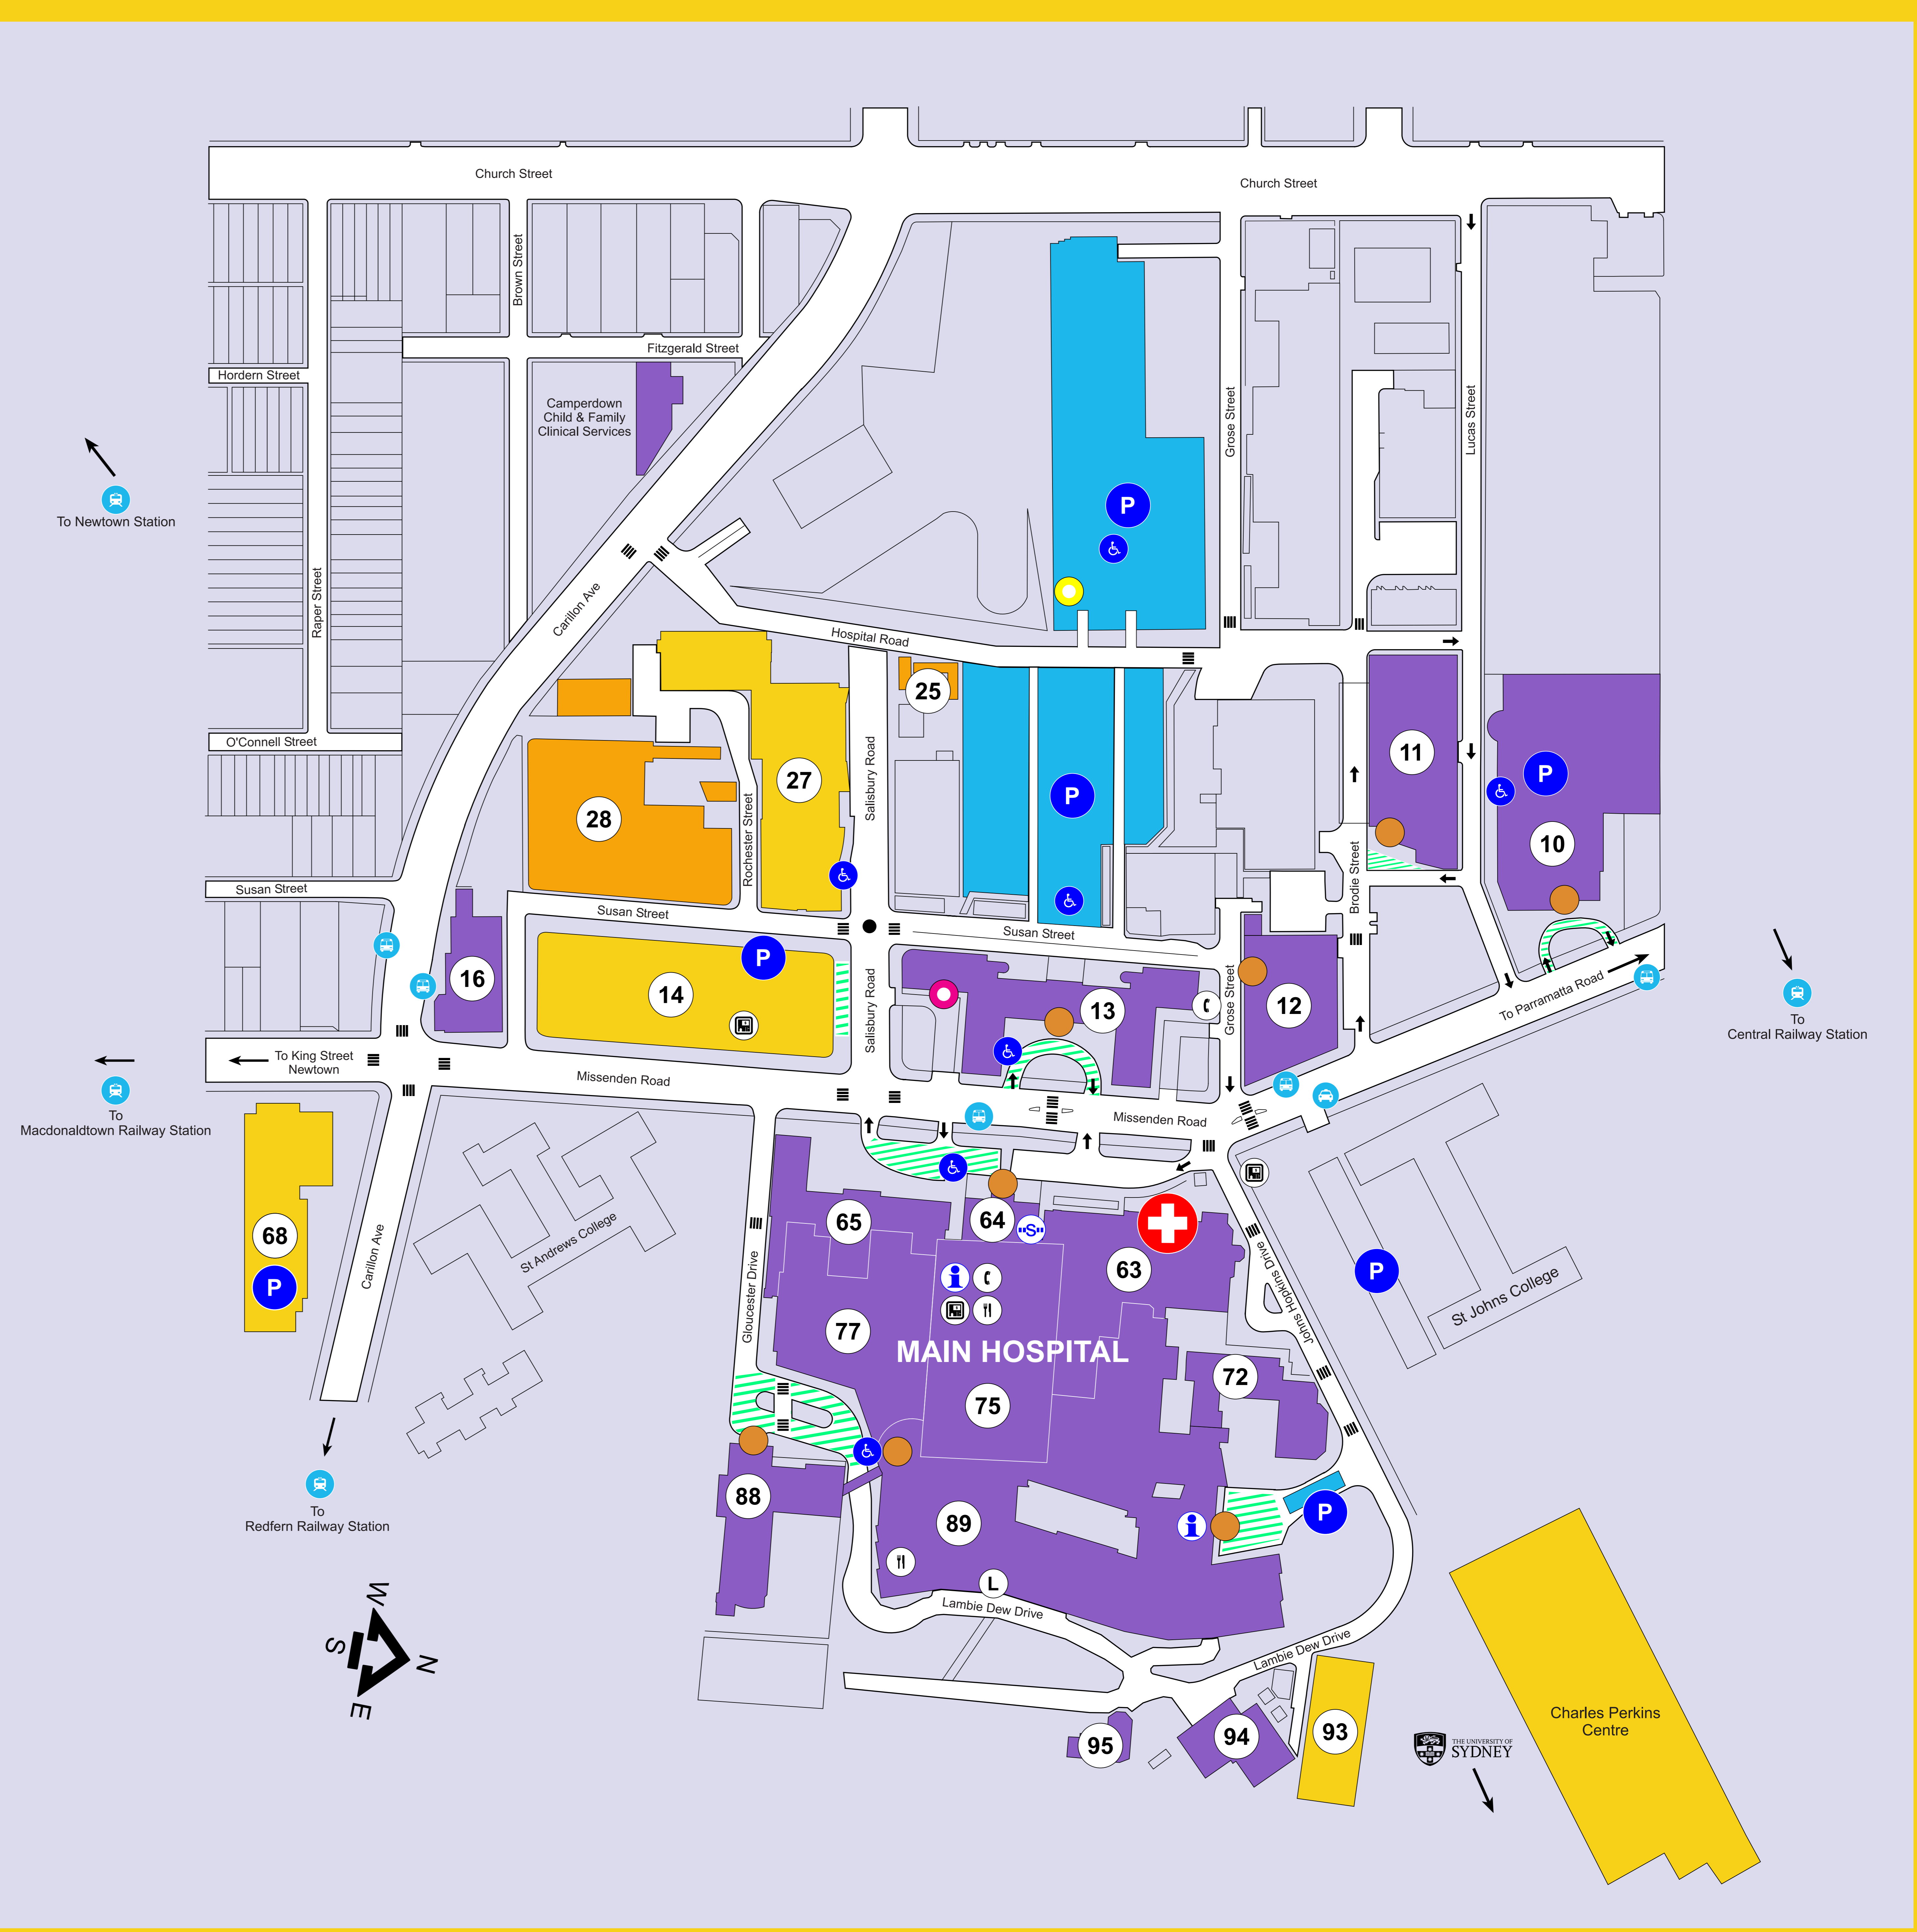

Welcome to Royal Prince Alfred Hospital

Patient Services

- 64 Administration Building - Main Hospital Entrance
- 63 Albert Pavilion (A Block)
- 89 Clinical Services Building (East Wing) - Main Hospital
- 77 Day Procedure Unit (TPU)
- 75 Edinburgh Building (E Block - West Wing) - Main Hospital
- 63 Emergency Department
- 88 Gloucester House
- 10 Institute of Rheumatology and Orthopaedics (IRO)
- 89 Intensive Care Services
- 77 Pathology / Laboratory Services
- 13 Population Health, Drug Health and Community Services
- 11 Professor Marie Bashir Centre
- 10 Queen Elizabeth II Building
- 27 Radiation Oncology Department
- 95 RPA Chapel
- 68 RPAH Medical Centre
- 12 Statewide Satellite Renal Dialysis Service
- 94 Tissue Pathology and Diagnostic Oncology
- 65 Victoria Pavilion (Vic Block)
- 89 Women and Babies Services

Chris O'Brien Lifehouse

Hospital Administration

- 13 King George V Building

Education and Research Services

- 93 Centenary Institute
- 72 Kerry Packer Education Centre (KPEC)
- 16 RPA Institute of Academic Surgery
- 16 RPA Transplant Institute
- 13 The George Institute

Support Services

- 88 Audio Visual Services
- 28 Capital Works
- 25 Fire Service - Fire Training / Fire Simulation Centre
- 64 Security Services
- 28 SLHD Engineering Services

LEGEND

	INFORMATION		TRAIN STATION
	EMERGENCY DEPARTMENT		TAXI
	MAIN ENTRANCES		BUS STOP
	SECURITY		ATM
	PUBLIC + STAFF CAR PARK		LOADING DOCK
	RPA CAR PARK PAY STATION		PUBLIC TELEPHONE
	SECURE CAR PARK PAY STATION		FOOD
	ACCESSIBILITY PARKING		PATIENT DROP OFF / PICKUP

INFORMATION

- For all Hospital Enquiries proceed to Building 75 Level 5 Enquiries Desk or Building 89 Level 3 Enquiries Desk.
- Buses run between the City and Inner West from the Bus Stops located along Missenden Road. Further information on timetables can be obtained via the **Transport Infoline 13 15 00**.
- A Taxi Rank can be found on the corner of Missenden Road and Johns Hopkins Drive, or contact **Legion Cabs on 13 14 51** or **Taxis Combined on 13 33 00**.
- Newtown Station is the closest railway station a 20 minute walk along Missenden Road then King Street.
- 24 Hour Hospital Security is located in Building 64 of the Main Entrance, Phone: 9515 8409.

The Hospital and Grounds are Smoke Free