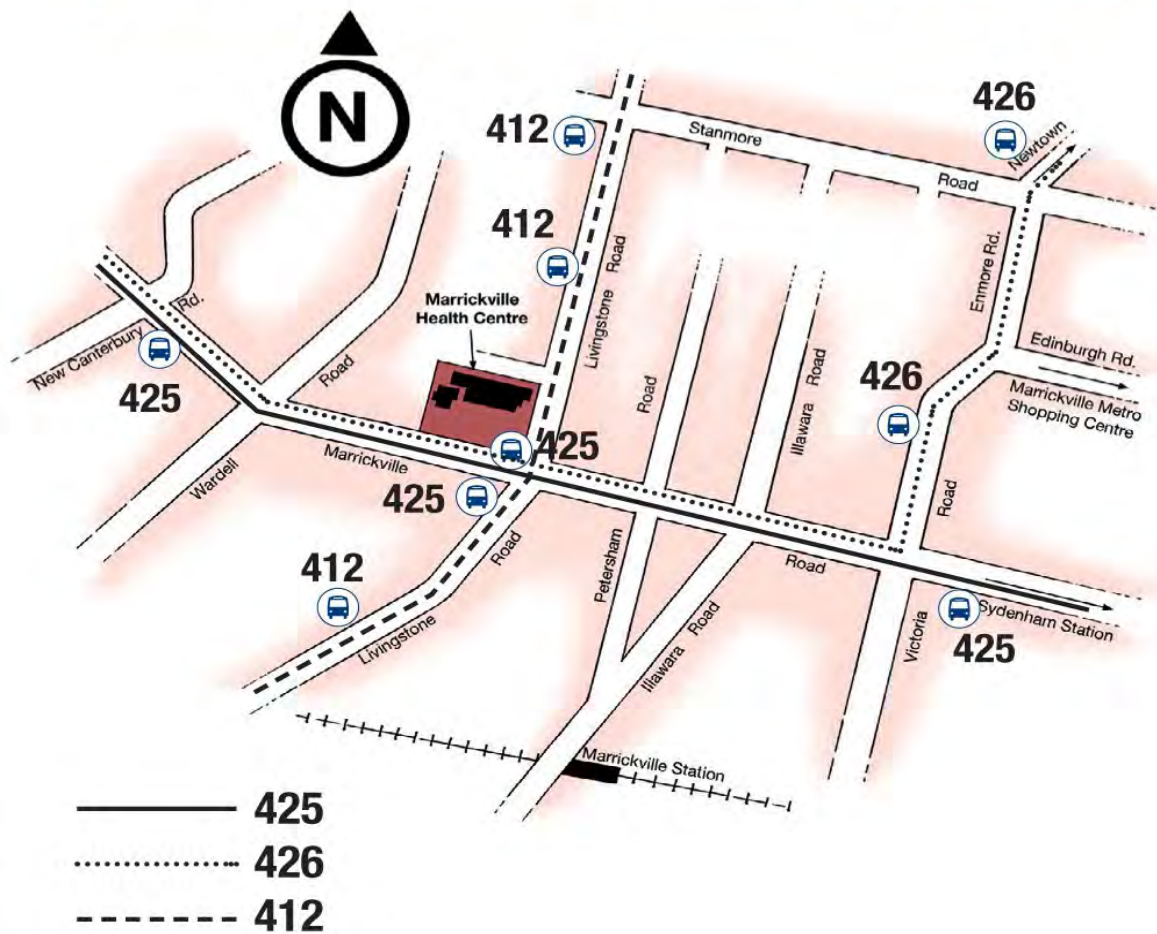

# MARRICKVILLE HEALTH CENTRE

 Marrickville Health Centre is a 15 minute walk from Marrickville Station

 Trains stopping at Marrickville Station depart from Redfern and Bankstown Stations every 15-20 minutes

 Bus route **412** Daily services between Campsie Station and King Street Wharf via Dulwich Hill Station, Livingstone Road, Petersham Station, Camperdown (RPA Hospital), Town Hall, and Wynyard

Bus route **425** Daily services between Dulwich Hill and Rockdale via Marrickville Road

Bus route **426** Daily services between Dulwich Hill and Circular Quay via Marrickville Road, Enmore, Newtown, Railway Square, Town Hall, and Wynyard

 Parking is available within Marrickville Health Centre via Livingstone Road

**Other Clinics in Central Sydney Area Health Service are located at:**

**CROYDON HEALTH CENTRE  
DENTAL CLINIC**  
24 Liverpool Rd  
Croydon 2139

**CANTERBURY HOSPITAL DENTAL CLINIC**  
Thorncraft Pde  
Campsie 2194