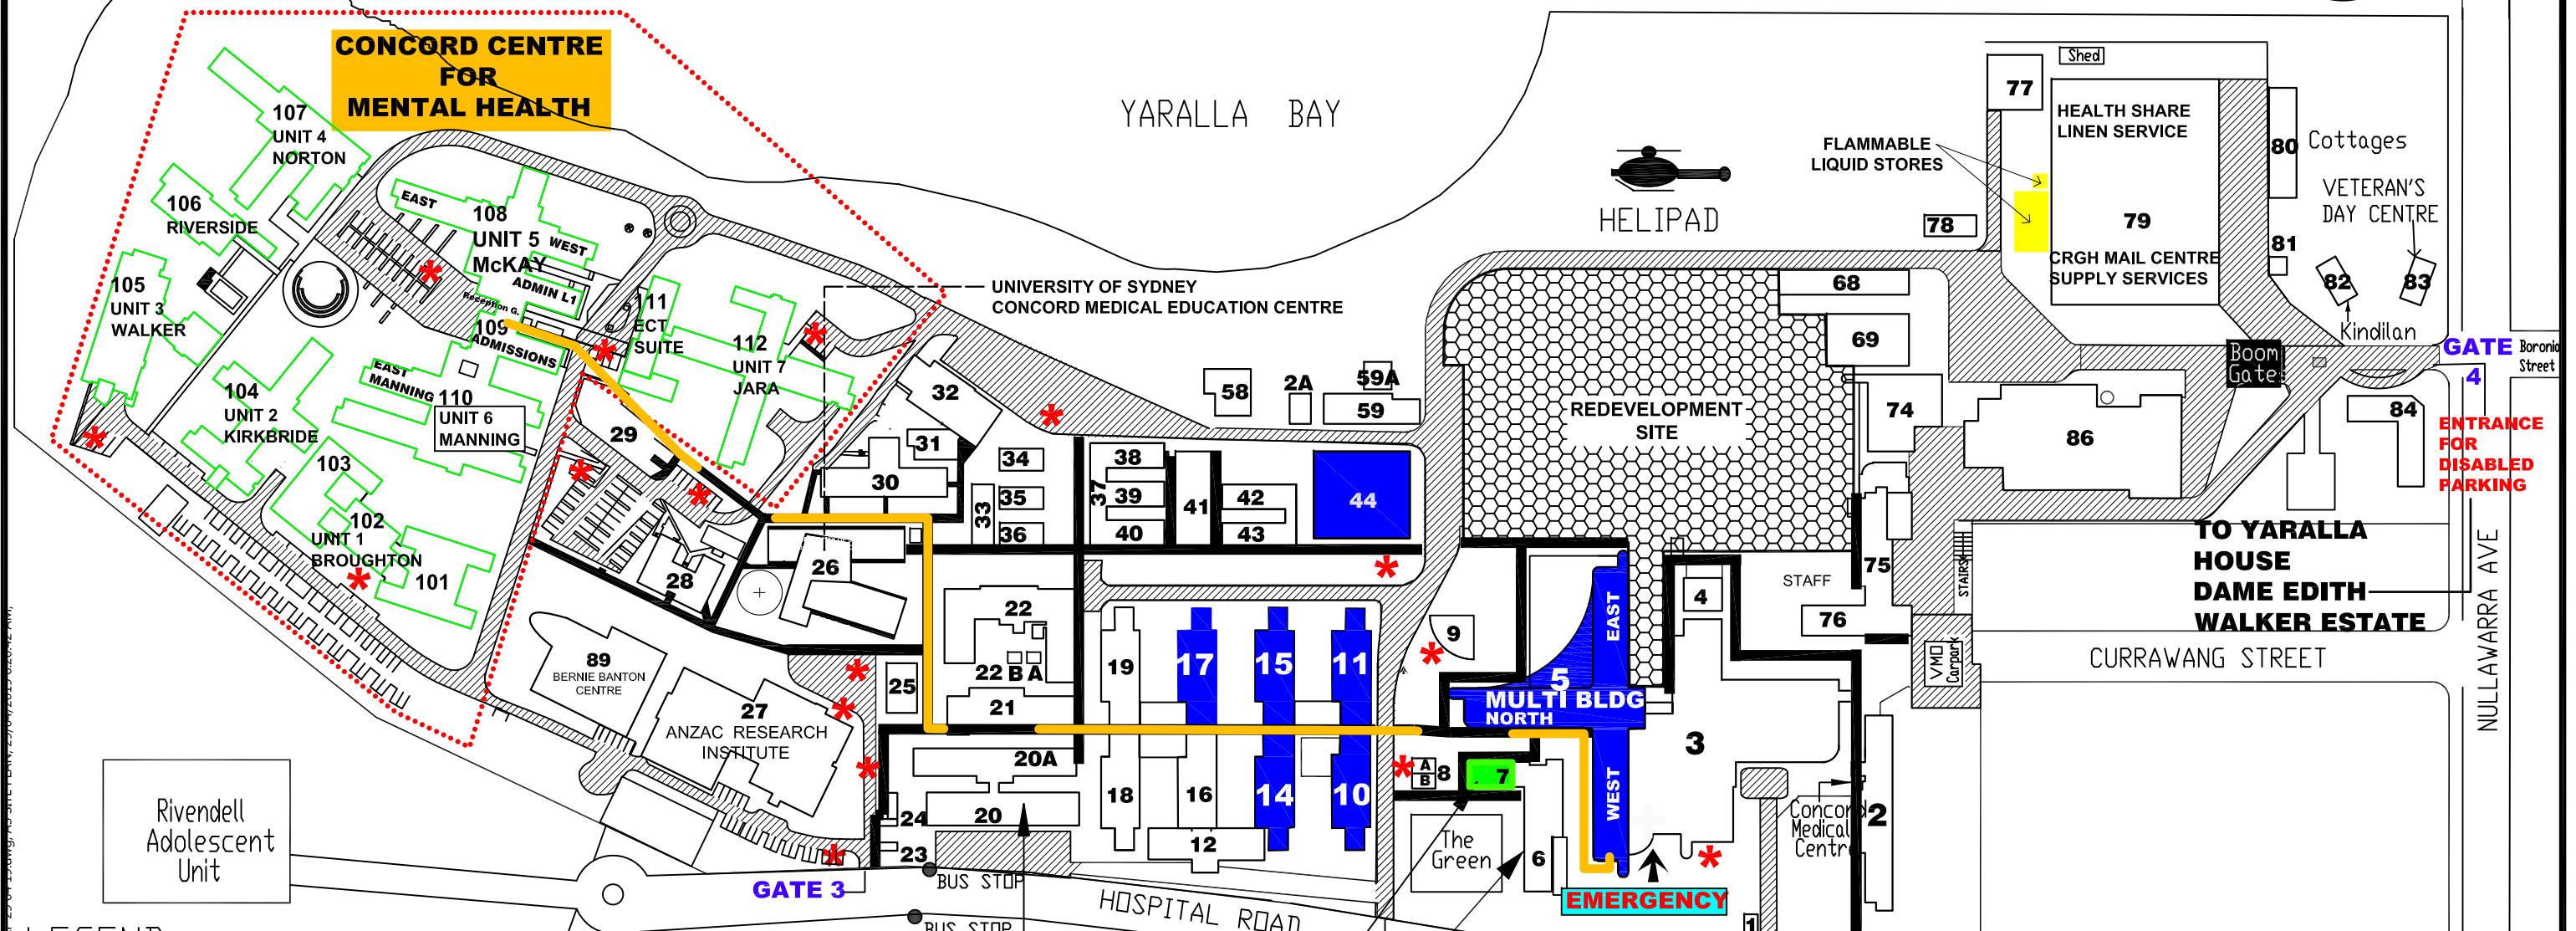

# CONCORD HOSPITAL

Dame Eadith Walker Estate

## LEGEND

- WALKWAYS
- ROADS
- BUILDING No's
- ACCESSIBLE PARKING
- PATIENT ACCESS ROUTE TO MENTAL HEALTH

**BUS ROUTES**

M41 Hurstville station - Macquarie Centre  
 458 Burwood - Ryde  
 459 Strathfield station - Macquarie University