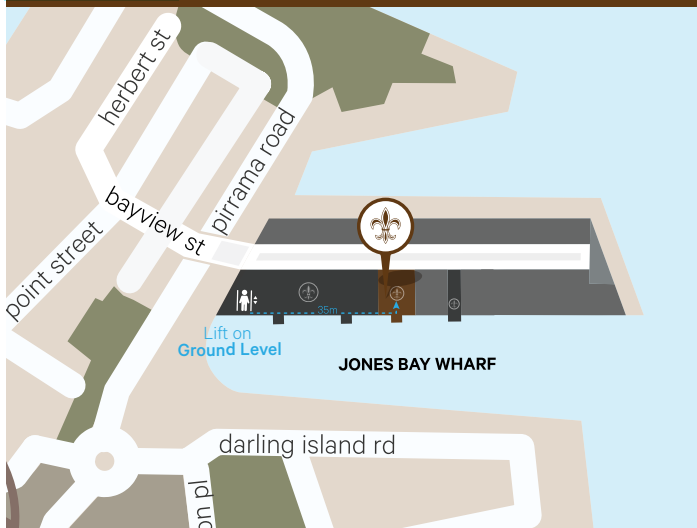

Located on 17-23 Pirrama Rd Pyrmont (opposite Doltone House)

Wilson Carpark Ticket Validation available at our Pyrmont venues, please see our friendly staff who can validate your ticket for discounted parking rates.

Train

Departs from Central Station to Town Hall Station regularly and operates, 7 days a week. 1.8km walk from Town Hall Station.

Ferry

Operates 7 days a week from Wharf No. 5 at Circular Quay and stops at Pyrmont Bay, from here's it's a 10 min walk to Jones Bay Wharf. For route and timetable information on State Transit's 'Darling Harbour' ferry to Pyrmont Bay call 131 500 or visit transportnsw.info

DOLTONE HOUSE

venue collection + catering

Jones Bay Wharf

HERITAGE WHARF - LEVEL 3

LOFT - LEVEL 3

SOHO - LEVEL 4

SUITE 55 - LEVEL 4

DOLTONE HOUSE

venue collection + catering

Jones Bay Wharf

TRIBECA - GROUND FLOOR

TRIBUTE MUSEUM - GROUND FLOOR

HARBOUR - LOWER MEZZANINE