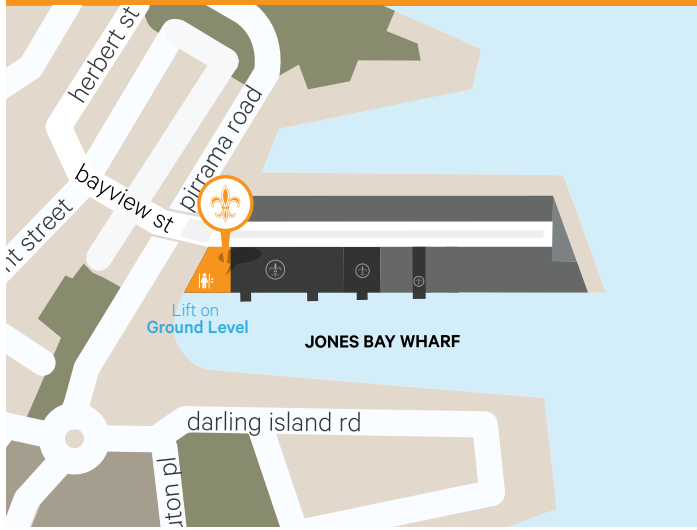

DOLTONE HOUSE

venue collection + catering

Jones Bay Wharf

TRIBECA - GROUND FLOOR